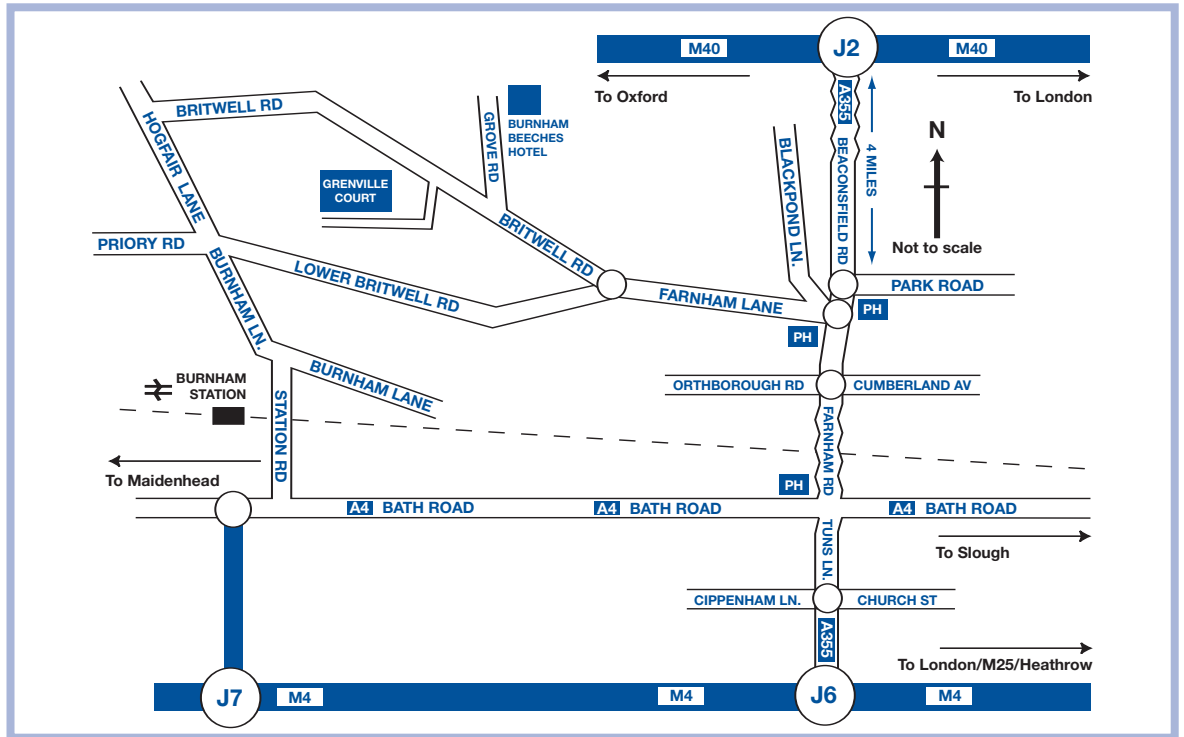

HOW TO FIND US

Grenville Court, Britwell Road, Burnham, Bucks, SL1 8DF, UK.

Tel: +44 (0)1628 661667 Fax: +44 (0)1628 661779

www.clutterbuckassociates.com info@clutterbuckassociates.co.uk

GPS Coordinates for Satellite Navigation

0.64862 / 51.53462 (long./lat.)

By road approaching from the North (M40 J2) or the South & East (M4 J6)

- Take the **A355** until you reach a double mini roundabout at Farnham Royal (approx. 4 miles from **M40** and 2.5 miles from **M4**)
- If you are travelling from the **M40 (J2)** turn right onto **Farnham Lane**. From the **M4 (J6)** turn left onto **Farnham Lane**.
- Continue ahead into Farnham Lane towards Burnham, follow until reaching a mini round about; take 2nd exit into **Britwell Road**
- The entrance to Grenville Court is approx. 1/4 mile on the left
- Keep right immediately inside the turning, go through the gates and bear left. Follow the road round so that the building is on your right until you reach a large lawn on your left. There is visitor parking in front of the lawn (opposite the main entrance). Additional parking can be found further round to the side of the building.

By road from the West (M4 J7)

- Follow the exit slip to a roundabout, turn right onto **A4 Bath Road**
- Turn left into **Station Road** at the second traffic light junction, signposted to Burnham
- Pass under the railway; at the junction bear left into **Burnham Lane**
- At the traffic light intersection, go straight ahead into **Hogfair Lane**
- Continue round a slight left-hand bend and turn right into **Britwell Road**, signposted to Burnham Beeches
- Continue along this road for approx. 1/2 mile; the turning into **Grenville Court** is on the right shortly after a low tile-roofed, wooden clapperboard building ends.
- Keep right immediately inside the turning, go through the gates and bear left. Follow the road round so that the building is on your right until you reach a large lawn on your left. There is visitor parking in front of the lawn (opposite the main entrance). Additional parking can be found further round to the side of the building.

By rail: 1.25 miles from Burnham Station - Taxis available at station

By air: 11 miles from **London Heathrow Airport**.
Call us to arrange a taxi to avoid London charging.